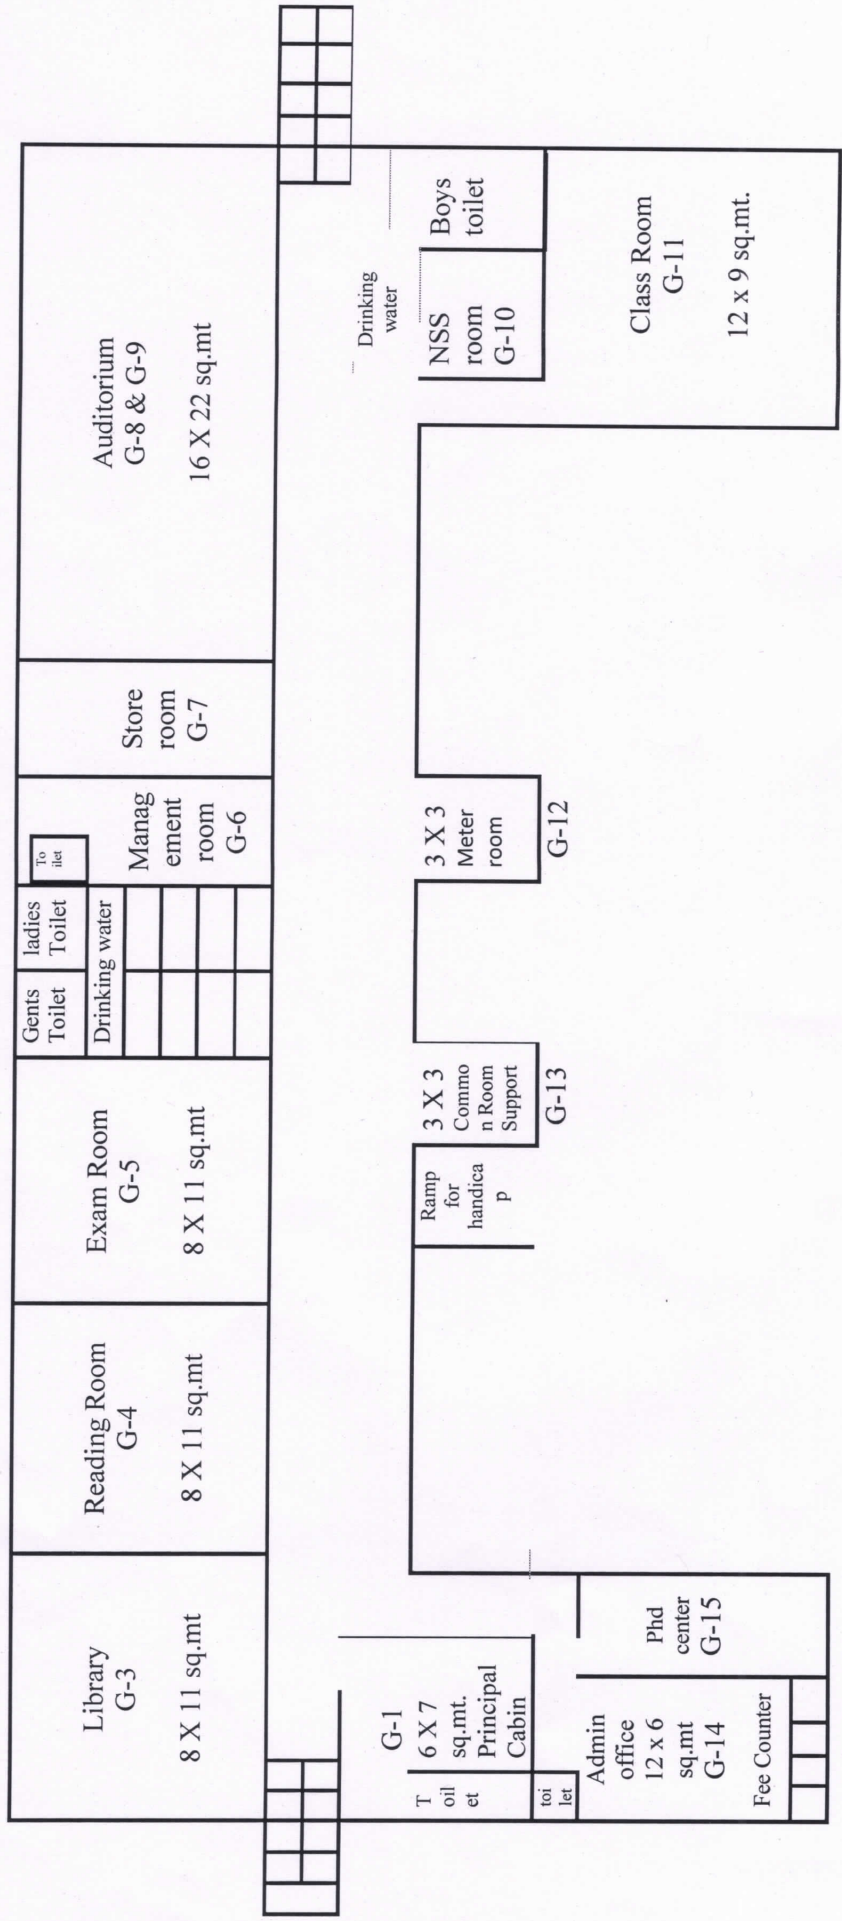

GROUND FLOOR

Chile